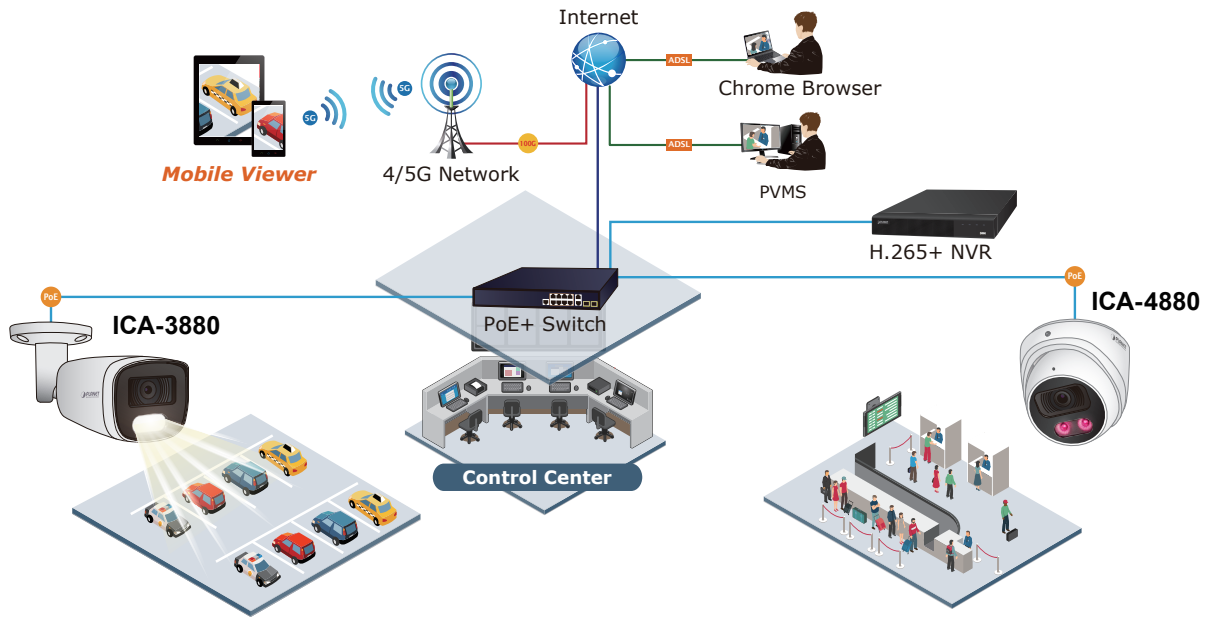

**Automatically Reboot
Every Friday 23:00**

Remote Access via Mobile App, Web Browser or PVMS

Remote management makes you easy to set the configuration and live viewing via Mobile app, NVR, HDVR, and Web browser. Besides, the ICA-3880 provides central surveillance management capability with the adoption of its bundled **PLANET Video Management Software**. With the **PVMS**, the ICA-3880 is expandable for multi-sites management of up to 256-ch IP cameras simultaneously. Users are able to monitor the IP cameras anytime, anywhere.

Water-resistant and Dust-proof Protection

With a robust IP67-rated metal housing, this camera is engineered for all-weather protection against rain and dust, ensuring reliable performance in extreme conditions. Its durability makes it the perfect choice for demanding outdoor environments, including buildings, roadways, parking lots, garages, railway stations, and airports, where dependable surveillance is essential.

Applications

High Scalability for Diverse Outdoor Surveillance

PLANET ICA-3880 8-megapixel PoE IP cam, equipped with dual IR and warm white LEDs, delivers adaptable performance in various lighting conditions, enabling clear color footage in low light and optimal visibility in total darkness. This flexibility is ideal for outdoor settings such as parking areas, roads, and rail stations. The ICA-3880 supports 802.3af/at PoE for power over Ethernet, simplifying installation without external power. With integrated PVMS, NVR, HDVR, and user-friendly web interfaces, this camera is the ultimate choice for reliable, high-quality outdoor surveillance.