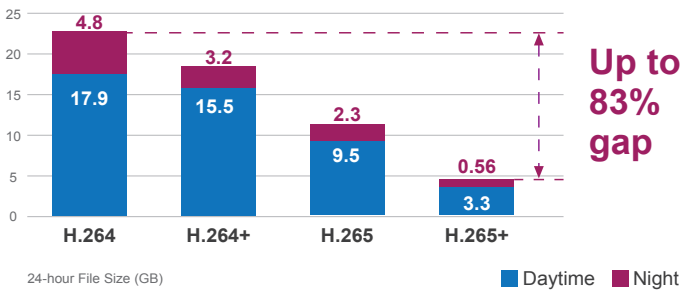

Advanced Media Management with Smart Detection

The ICA-3880 supports a number of advanced features to enhance surveillance flexibility and event management capabilities. The advanced features include **ROI (region of interest)**, motion detection, 3 configurable regions of privacy mask to protect personal privacy, and video tampering function. It also comes with defog model and image adjustment options, newly-added anti-overexposure protection function and three white balance modes. For enhanced security, it also features Intrusion Detection (based on human and vehicle detection) and Motion Detection (based on human detection).

With more user-friendly GUI interface that allows users to better monitor, the ICA-3880 supports **IPv6, QoS** and **IEEE 802.1x** functions. Newly-added secure email for password reset and email encryption protocol now can support **TLS**.

Power over Ethernet

- Compatible with IEEE 802.3af/at Power over Ethernet PD for flexible deployment

Network Configuration and Management

- PPPoE, IPv4 DHCP Client and IPv4 Static IP Address management
- Supports IPv6.
- PLANET DDNS and Easy DDNS, TCP/IP, ICMP, HTTP, HTTPS, FTP, DHCP, DNS, RTP, RTSP, PPPoE, NTP, SMTP, UDP, Qos,802.1x, P2P, Cloud
- ONVIF compliant for interoperability
- Network Time Protocol (NTP) for time synchronization
- Schedule power rebooting
- System log
- User management options for various authorities:
  - Admin
  - Operator
  - Guest
- System maintenance
  - Firmware upload/download via HTTP/HTTPS
  - Configuration upload/download through web interface
  - Hardware-based reset button for resetting to factory default
- Easy configuration and management via Windows-based software or web interface
- PLANET Search Tools utility and Professional Video/Central Management Software
- NDAA compliant

Case and Installation

- IP67-rated metal housing with cable management bracket for rigorous environment
- Waterproof and dustproof designs
- -20 to 60 degrees C operating temperature
- Plug and Play installation