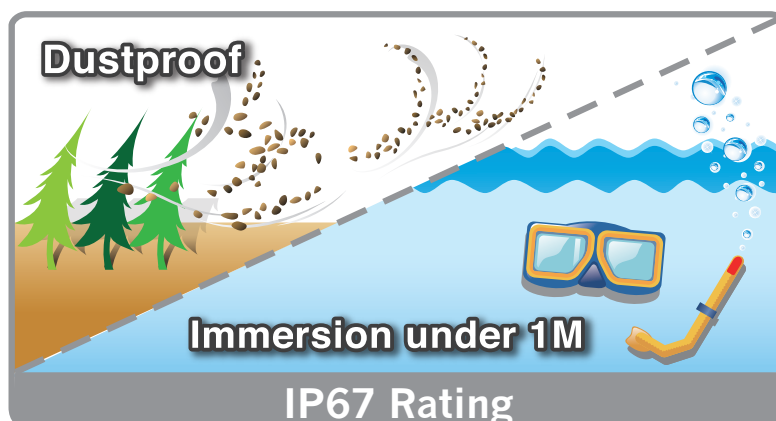

Water-resistant and Dust-proof Protection

With a robust IP67-rated metal housing, this camera is engineered for all-weather protection against rain and dust, ensuring reliable performance in extreme conditions. Its durability makes it the perfect choice for demanding outdoor environments, including buildings, roadways, parking lots, garages, railway stations, and airports, where dependable surveillance is essential.