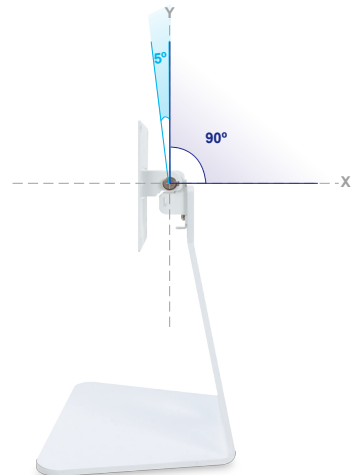

NMS-ST LCD Stand for NMS-1000V series

Package Contents

NMS-ST x 1 (including 4 screws)

Mechanical Specifications	
Dimensions (W x D x H)	239 x 166 x 286 mm
Weight	3.1 kg
Color	White
Material	Heavy-duty steel

VESA Mounting

The NMS-1000V series is designed to be VESA mounted as shown in the picture below. Just carefully place the unit through the holes and tighten the given screws from the rear to secure the mounting.