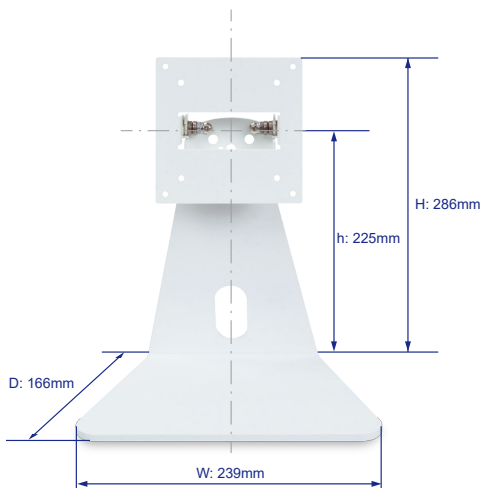

NMS-ST LCD Stand for NMS-1000V series

Package Contents

NMS-ST x 1 (including 4 screws)

Mechanical Specifications	
Dimensions (W x D x H)	239 x 166 x 286 mm
Weight	3.1 kg
Color	White
Material	Heavy-duty steel

VESA Mounting

The NMS-1000V series is designed to be VESA mounted as shown in the picture below. Just carefully place the unit through the holes and tighten the given screws from the rear to secure the mounting.