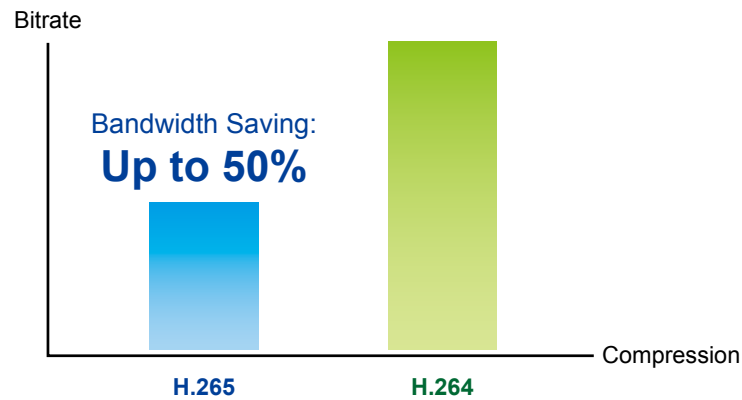

Clearer Images Delivered but Less Space Taken Up for Compression

The ICA-M5380P employs the H.265 technology to enable the camera to provide higher and more efficient image compression rates. If the same image quality level of H.264 is compared with that of H.265, the latter is able to save around 50% of bandwidth, meaning H.265 offers much higher quality video for less bandwidth. Thus, it can further enhance the overall performance of its IP surveillance system.