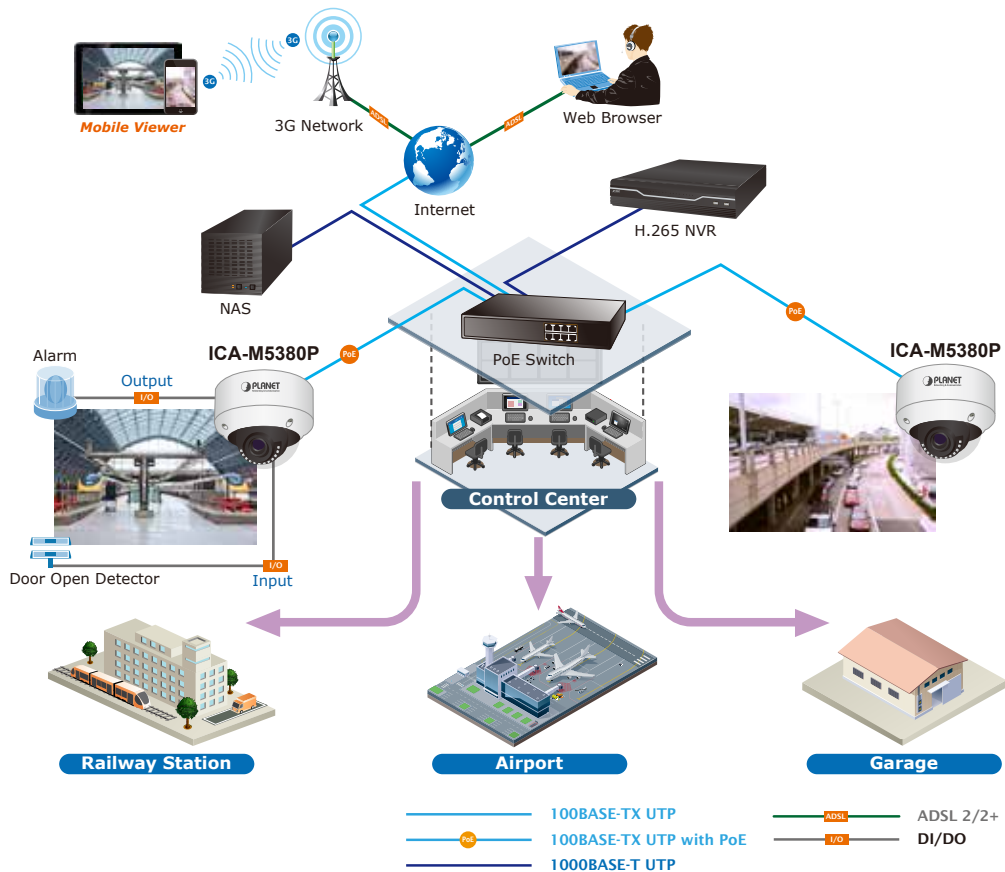

*Smart Focus with P-Iris*

The ICA-M5380P comes with the Smart Focus to make installation and adjustment easier by allowing remote focus and zoom adjustment. P-Iris function works by a stepping motor controlled via software to automatically provide the best iris position for the best exposure time in all lighting conditions.

*Advanced Media Management*

The ICA-M5380P supports a number of advanced features to enhance surveillance flexibility and event management capabilities. The advanced features include 7 configurable regions of privacy mask to protect personal privacy and external ports that allow accessories, such as speakers and microphones, to be added to the camera for two-way audio function.

**2-way Audio**

*Flexible Installation and Power Functionality*

Powered from a PoE power sourcing equipment such as PoE switch or PoE injector over a network cable, the ICA-M5380P, adopting the IEEE 802.3af standard, does not need extra power cables and manpower, thus reducing installation costs while increasing deployment flexibility and scalability. The ICA-M5380P is ONVIF compliant and interoperable with other brands in the market. The ICA-M5380P is indisputably the ideal choice for reliable and high-performance surveillance.

## Applications

PLANET ICA-M5380P can perform in various surveillance applications. With high-resolution design, it can capture clear images and is perfect for identifying objects and persons. Moreover, the ICA-M5380P supports 802.3af PoE interface, and facilitates the outdoor surveillance applications without worrying the electric source. Besides, NVR and Web UI management make you easy to do the configuration and live viewing. With so many features offered, the ICA-M5380P no doubt is your best choice for outdoor surveillance solution.